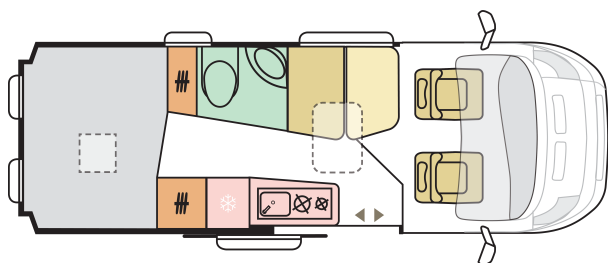

# Twin Supreme 640 SPB Family

 DAY

 NIGHT

**6363**

body length (mm)

**2050**

total width (mm)

**2580**

For illustrative purposes only. Can show product and/or interior combinations not available on the market.

**B. DIMENSIONS AND WEIGHTS**

---

Body length (mm)	6363
Total width (mm)	2050
Total height (mm)	2580
Internal height (mm)	1900
Mass in running order (MRO, kg)	2930
Max additional options mass (kg)	241
Maximum authorized weight (kg)	3500
Maximum towing weight (kg)	2500
Maximum loading weight (kg)	570
Wheel base (mm)	4035
Nr. of homologated seats incl. driver's seat	4