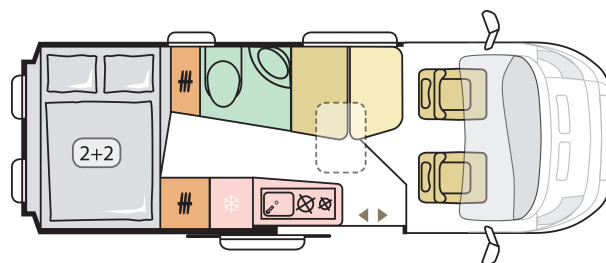

# Twin Supreme 640 SPB Family

 DAY

 NIGHT

**6363**

body length (mm)

**2050**

total width (mm)

**2580**

For illustrative purposes only. Can show product and/or interior combinations not available on the market.

**B. DIMENSIONS AND WEIGHTS**

---

Body length (mm)	6363
Total width (mm)	2050
Total height (mm)	2580
Internal height (mm)	1900
Mass in running order (MRO, kg)	2930
Max additional options mass (kg)	241
Maximum authorized weight (kg)	3500
Maximum towing weight (kg)	2500
Maximum loading weight (kg)	570
Wheel base (mm)	4035
Nr. of homologated seats incl. driver's seat	4