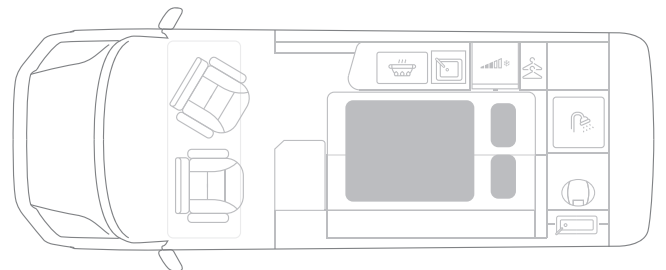

Crafter Layout

Length 599 cm