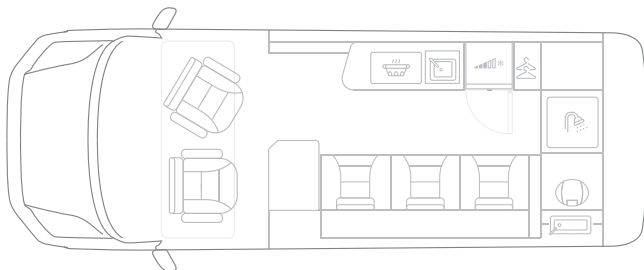

Crafter Layout

Length 599 cm