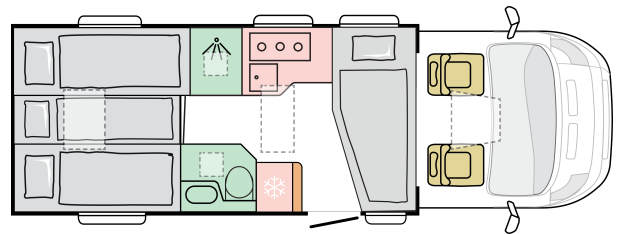

NIGHT

7690

body length (mm)

2299

total width (mm)

2875

total height (mm)

3210

mass in running order (mro, kg)

4

nr. of berths

4

nr. of seats

Date: 23.11.2023

For illustrative purposes only. Can show product and/or interior combinations not available on the market.