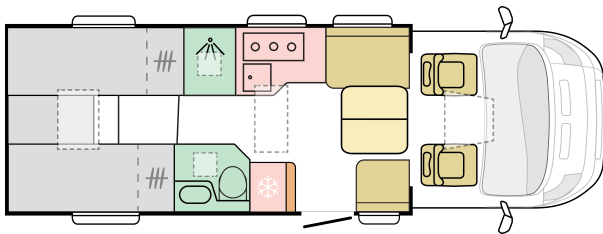

Coral Supreme 670 DL

DAY