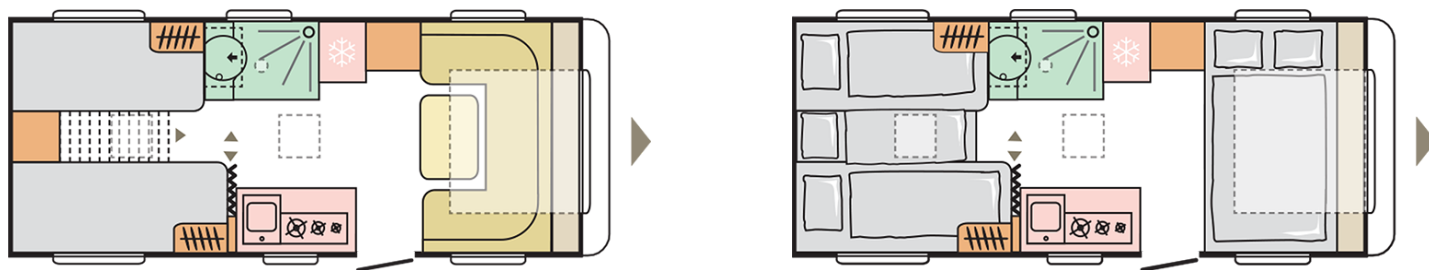

ADORA
542 UL

Date: 22.02.2023

For illustrative purposes only. Can show product and/or interior combinations not available on the market.

ADORA 542 UL

Total length including drawbar (mm)

7484

Total height (mm)